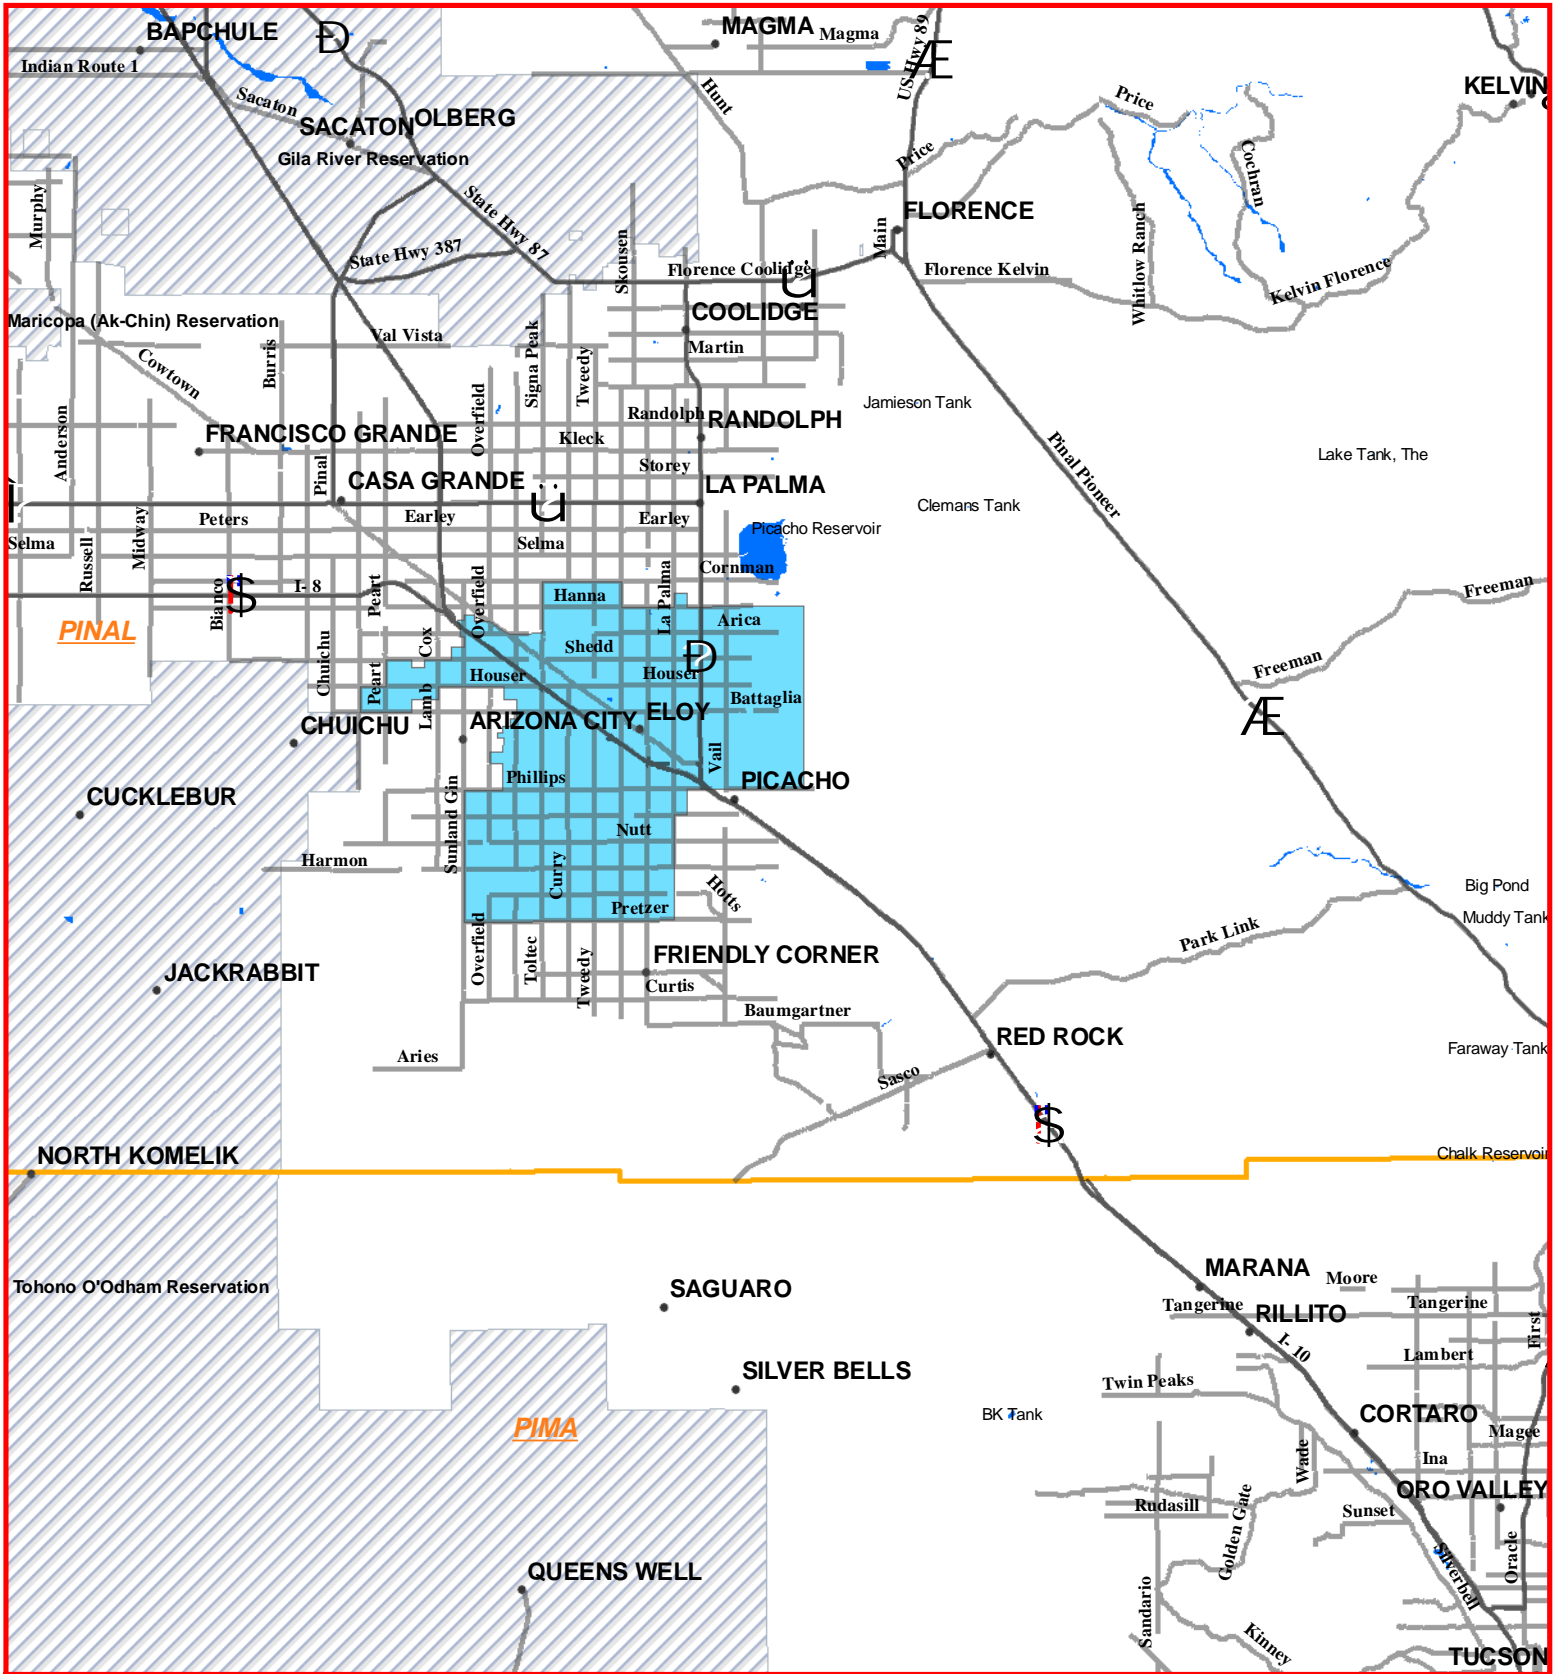

# Eloy Fire District Ambulance Service CON No. 13

As a service to the public, the BEMS has created this map as a visual estimate of the service area described on the CON.

 Eloy Fire District Ambulance Service