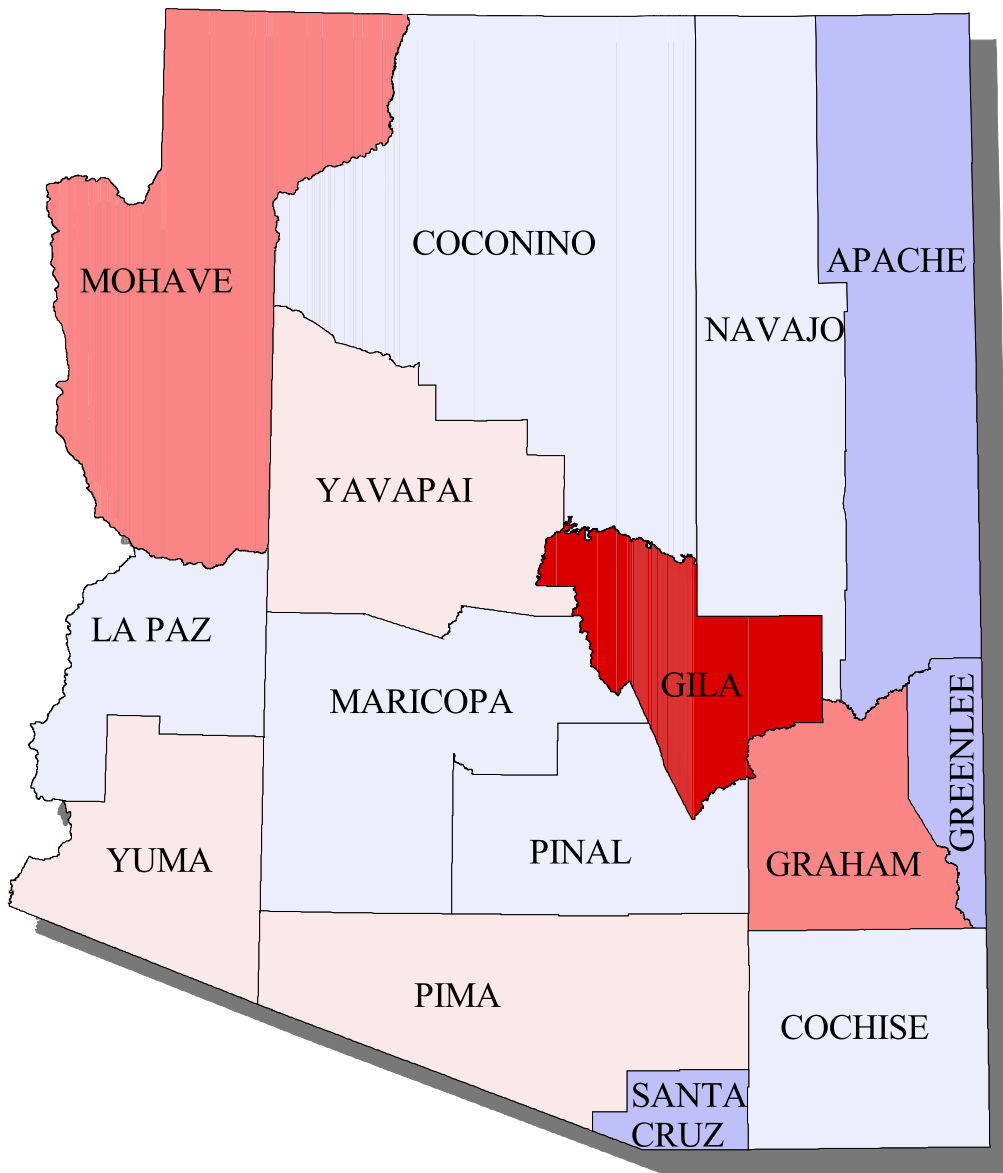

# Vandalism Arrests

## Age 10-14

### 2001

County	Rate
Apache	0.37
Cochise	3.37
Coconino	3.17
Gila	9.37
Graham	7.11
Greenlee	0.00
La Paz	0.80
Maricopa	1.97
Mohave	6.77
Navajo	1.50
Pima	6.20
Pinal	1.87
Santa Cruz	0.00
Yavapai	4.79
Yuma	3.68
County Mean	3.40

The number of adolescents (age 10-14) arrested for vandalism (including residence, non-residence, vehicle vandalized objects, police cars, or other), per 1,000 adolescents.

Red represents counties above the mean and blue represents counties below the mean.