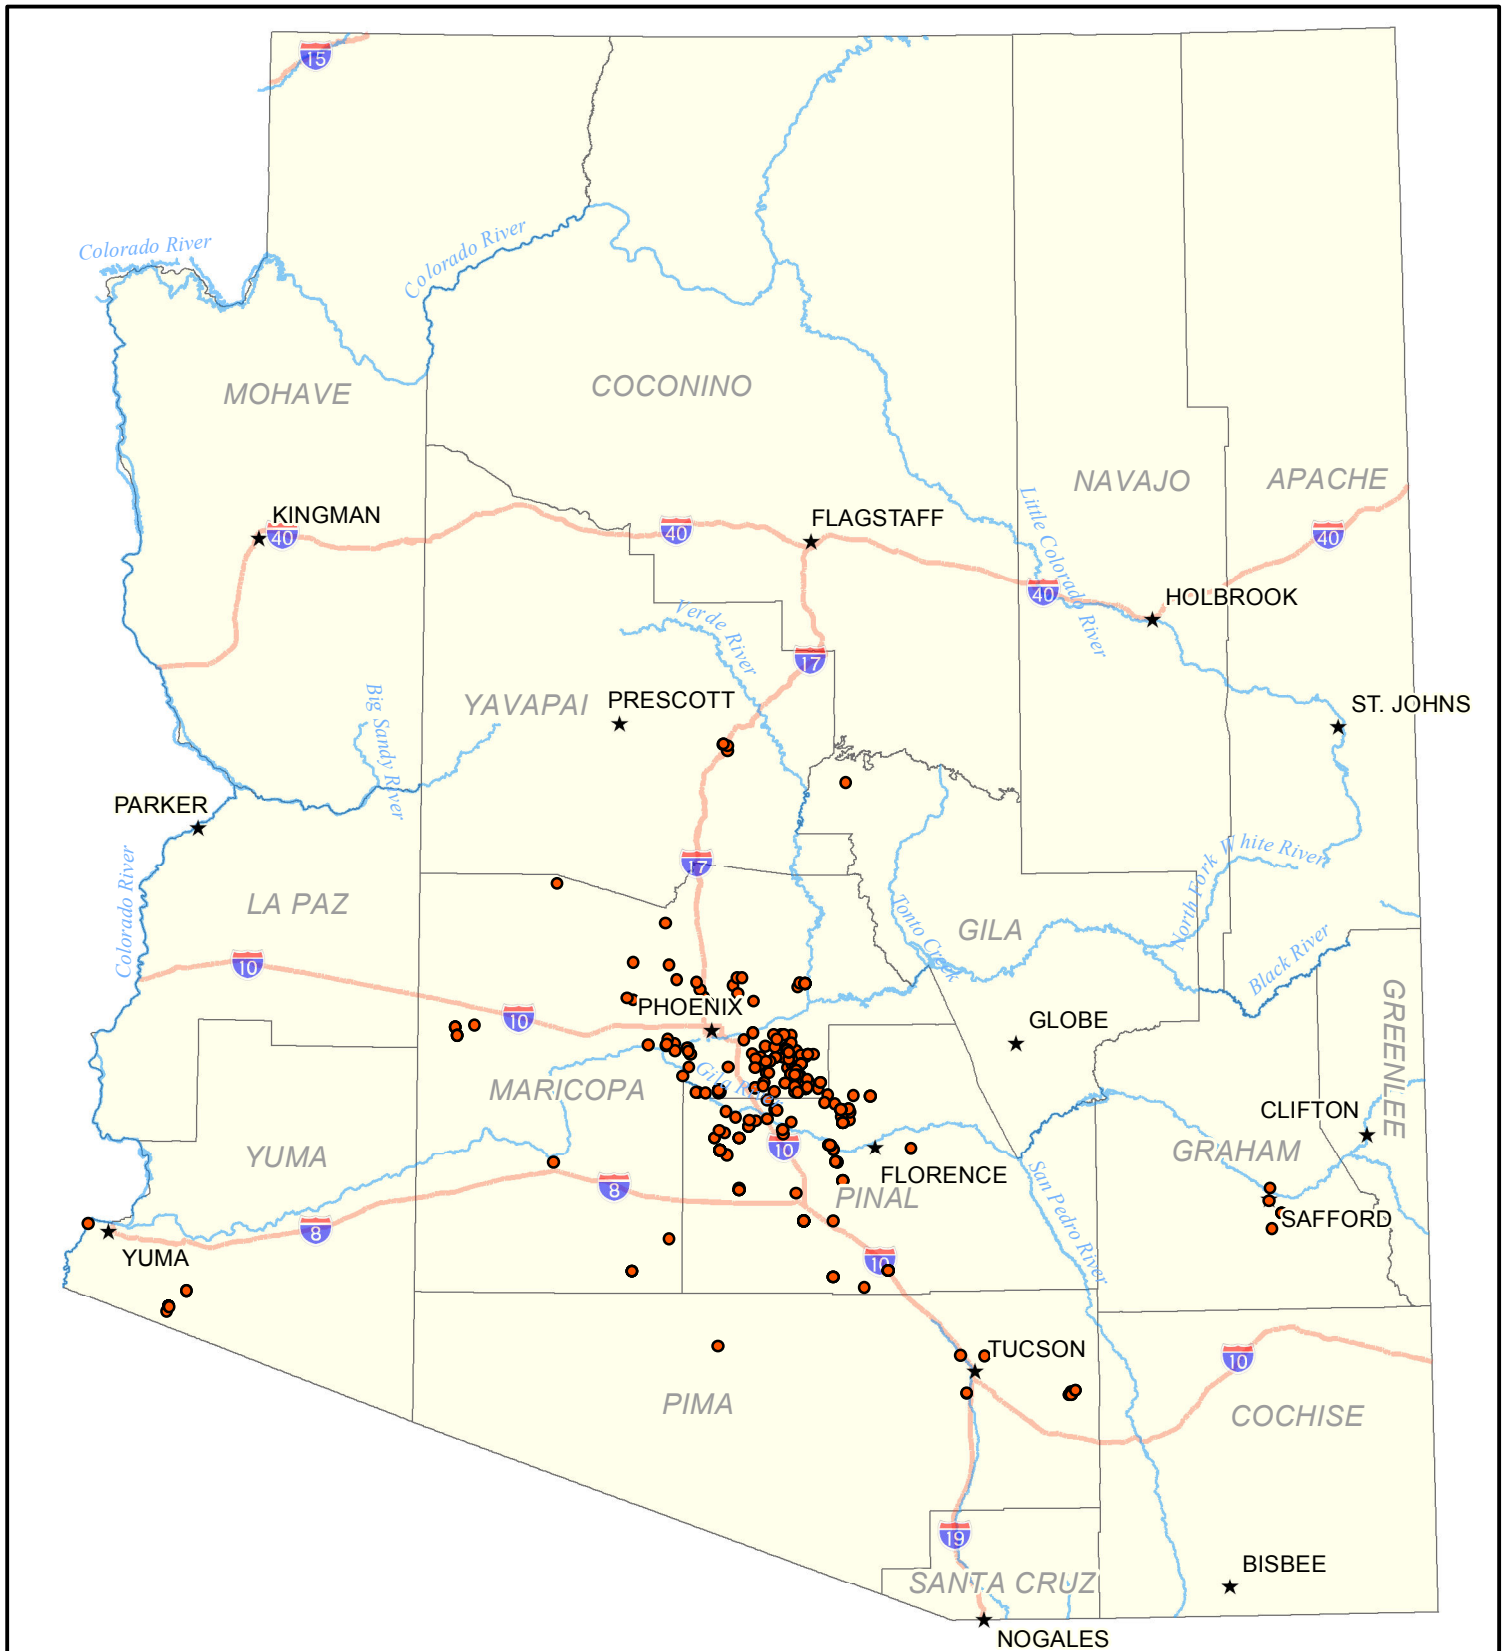

Positive Mosquito Pools- West Nile Virus, 2010

● Positive Mosquito Pools ★ Towns & Places — Streams □ Counties

0 20 40 60 80 Miles

Source Data: Arizona Department of Health- Infectious Disease