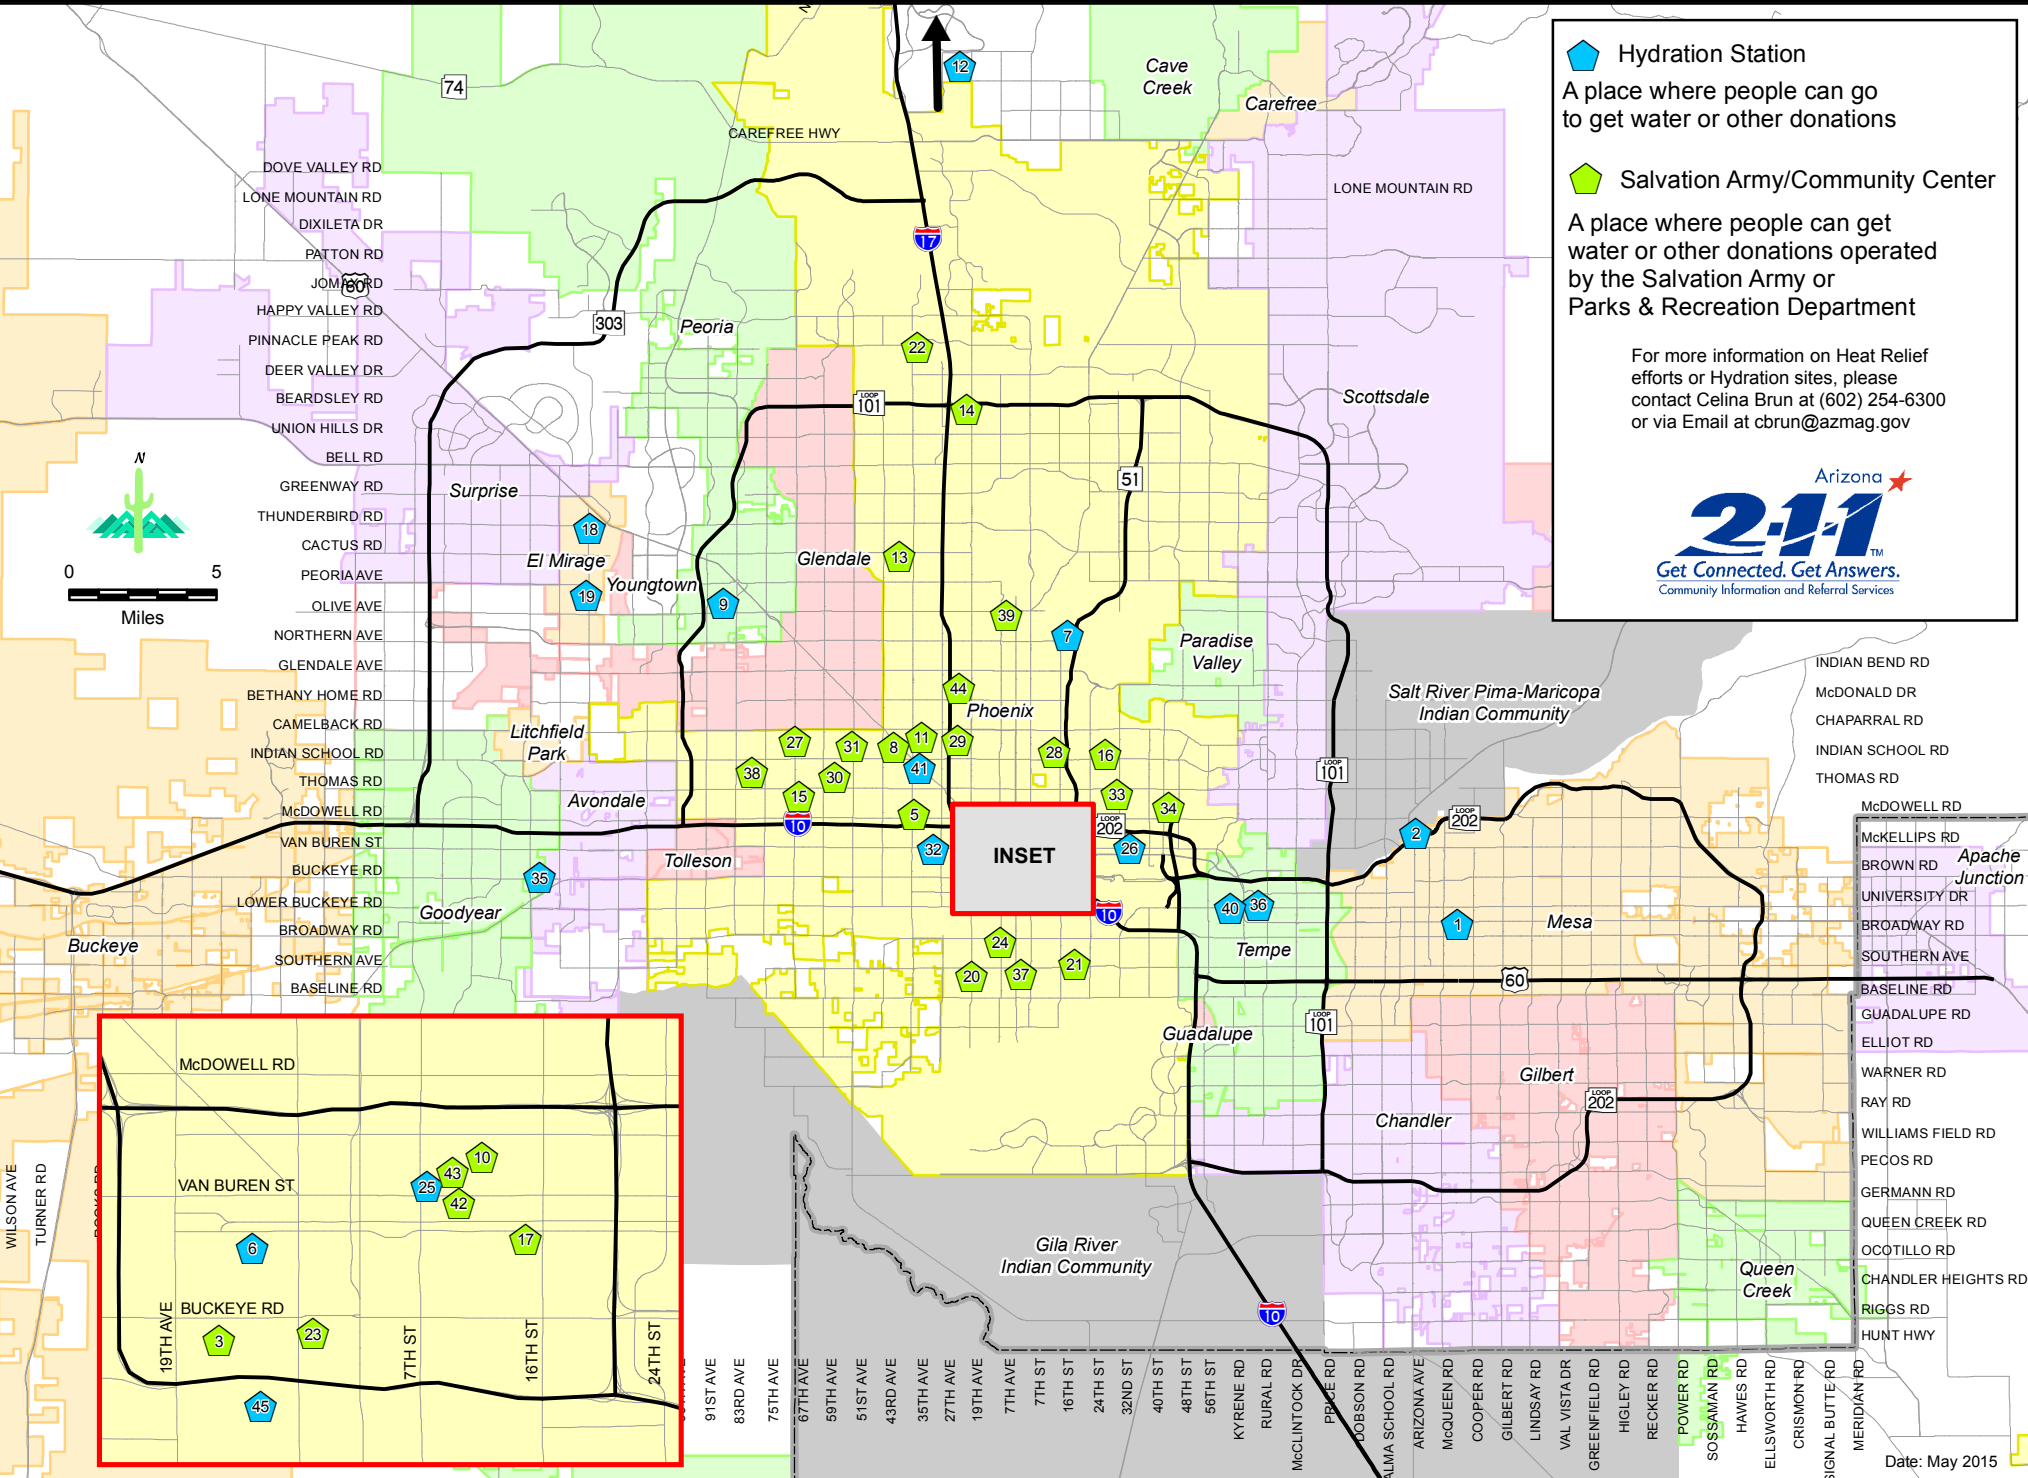

Water Hydration Stations, Summer 2015

Hydration Station
 A place where people can go to get water or other donations

Salvation Army/Community Center
 A place where people can get water or other donations operated by the Salvation Army or Parks & Recreation Department

| |
|---------------------|
| McDOWELL RD |
| McKELLIPS RD |
| BROWN RD |
| UNIVERSITY DR |
| BROADWAY RD |
| SOUTHERN AVE |
| BASELINE RD |
| GUADALUPE RD |
| ELLIOT RD |
| WARNER RD |
| RAY RD |
| WILLIAMS FIELD RD |
| PECOS RD |
| GERMANN RD |
| QUEEN CREEK RD |
| OCOTILLO RD |
| CHANDLER HEIGHTS RD |
| RIGGS RD |
| HUNT HWY |

* = Open on July 4th ♦ = Open on Independence Day ♦ ♦ = Open on Labor Day

M=Monday T=Tuesday W=Wednesday Th= Thursday F= Friday Sa= Saturday Su=Sunday

For more information please call Celina Brun at (602)-254-6300