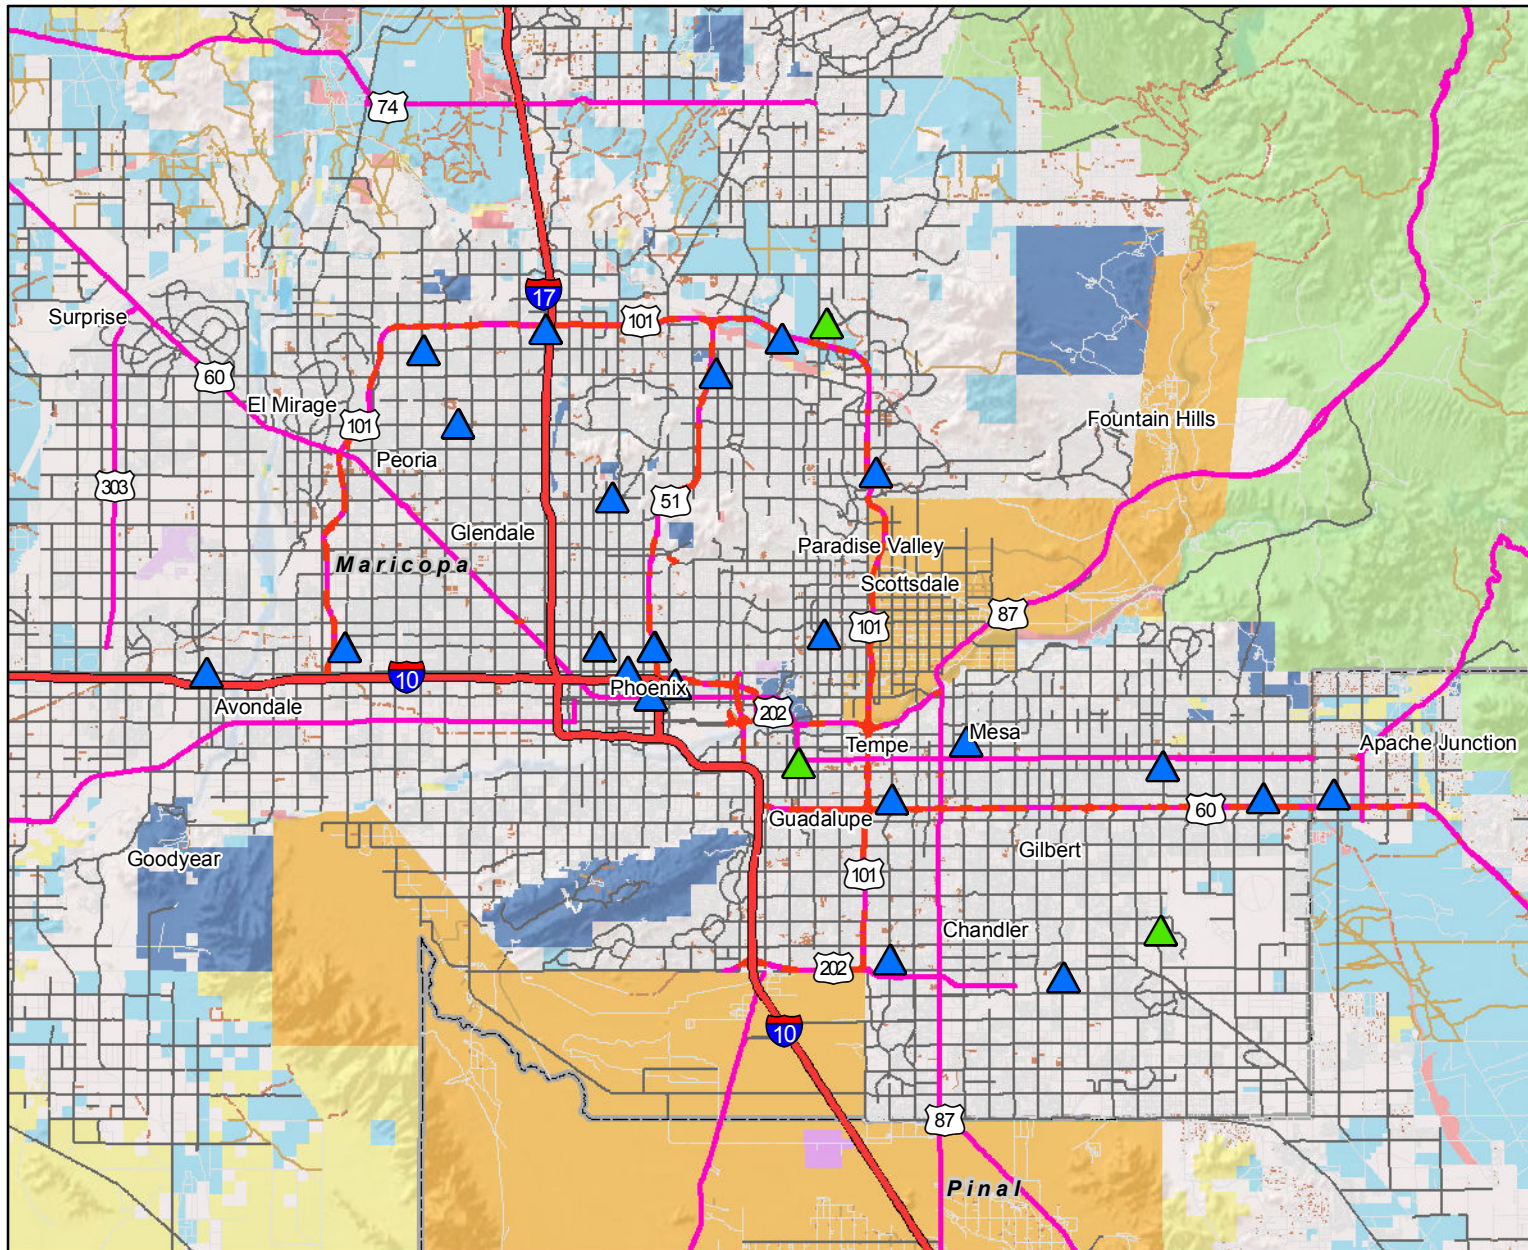

Phoenix Area Cardiac Centers

- Cardiac Receiving Center
- Cardiac Referral Center
- Interstate
- Interstate Ramps
- Highways
- Major Roads
- Local Roads
- Unimproved Roads
- Trails
- AZ Counties
- BLM
- National Forest
- Indian Reservation
- Military
- National Parks
- Other
- Private
- Local or State Parks
- State Trust
- Wildlife Refuge

1 inch = 7.75 miles

Guardian Medical Transport
 1200 North Beaver Street
 Flagstaff, Arizona 86001
 (928) 213-6274 2/18/2011
 aaron.seifert@nahealth.com
 www.flagstaffmedicalcenter.com

This map has been provided for informational purposes only. Every effort has been made to ensure this map is as accurate as possible. Guardian Medical Transport and Flagstaff Medical Center shall assume no liability for the base information contained in this map.